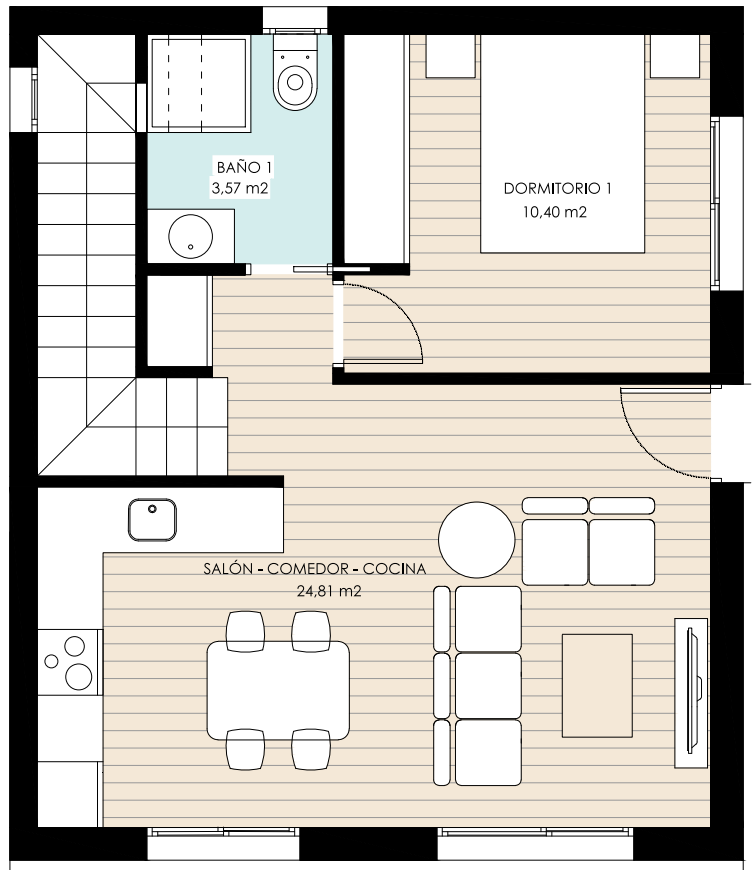

SUN Golf Villas

20 contemporary villas

PLANTA BAJA

SUP. CONSTRUIDA VIV. CERRADA	52,26 m ²
SUP. CONSTR. VIV. ABIERTA, 50%	0,34 m ²
<hr/>	
SUPERFICIE TOTAL VIVIENDA:	52,60 m ²

PLANTA PRIMERA

SUP. CONSTRUIDA VIV. CERRADA	34,90 m ²
SUP. CONSTR. VIV. ABIERTA, 50%	0,00 m ²
<hr/>	
SUPERFICIE TOTAL VIVIENDA:	34,90 m ²

VILLA
MODEL_Costa Blanca
Plot 11 3Beds/2baths

SUP TOTAL CONSTR. VIVIENDA	87,50 m ²
SUP. TERRAZAS VIVIENDA	16,22 m ²

COMMERCIAL PLANS. The information contained in the drawings may be subject to variations for commercial or legal technical reasons. The furniture included in the plans are merely informative.