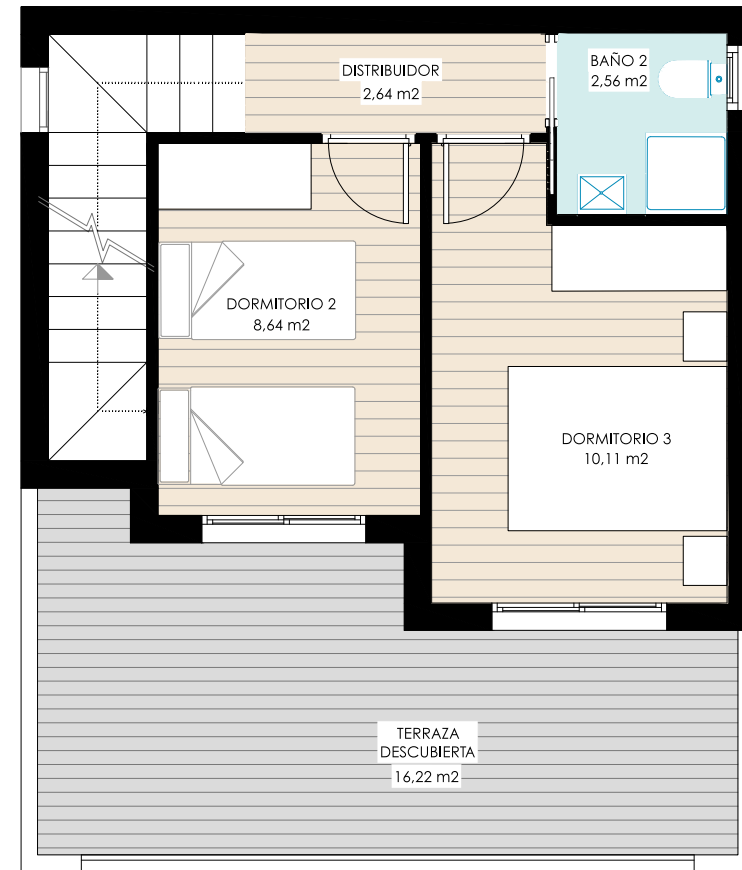

SUN Golf Villas

20 contemporary villas

PLANTA BAJA

SUP. CONSTRUIDA VIV. CERRADA	52,26 m ²
SUP. CONSTR. VIV. ABIERTA, 50%	0,34 m ²
<hr/>	
SUPERFICIE TOTAL VIVIENDA:	52,60 m ²

PLANTA PRIMERA

SUP. CONSTRUIDA VIV. CERRADA	34,90 m ²
SUP. CONSTR. VIV. ABIERTA, 50%	0,00 m ²
<hr/>	
SUPERFICIE TOTAL VIVIENDA:	34,90 m ²

VILLA
MODEL_Costa Blanca
Plot 11 3Beds/2baths

SUP TOTAL CONSTR. VIVIENDA	87,50 m ²
SUP. TERRAZAS VIVIENDA	16,22 m ²

COMMERCIAL PLANS. The information contained in the drawings may be subject to variations for commercial or legal technical reasons. The furniture included in the plans are merely informative.